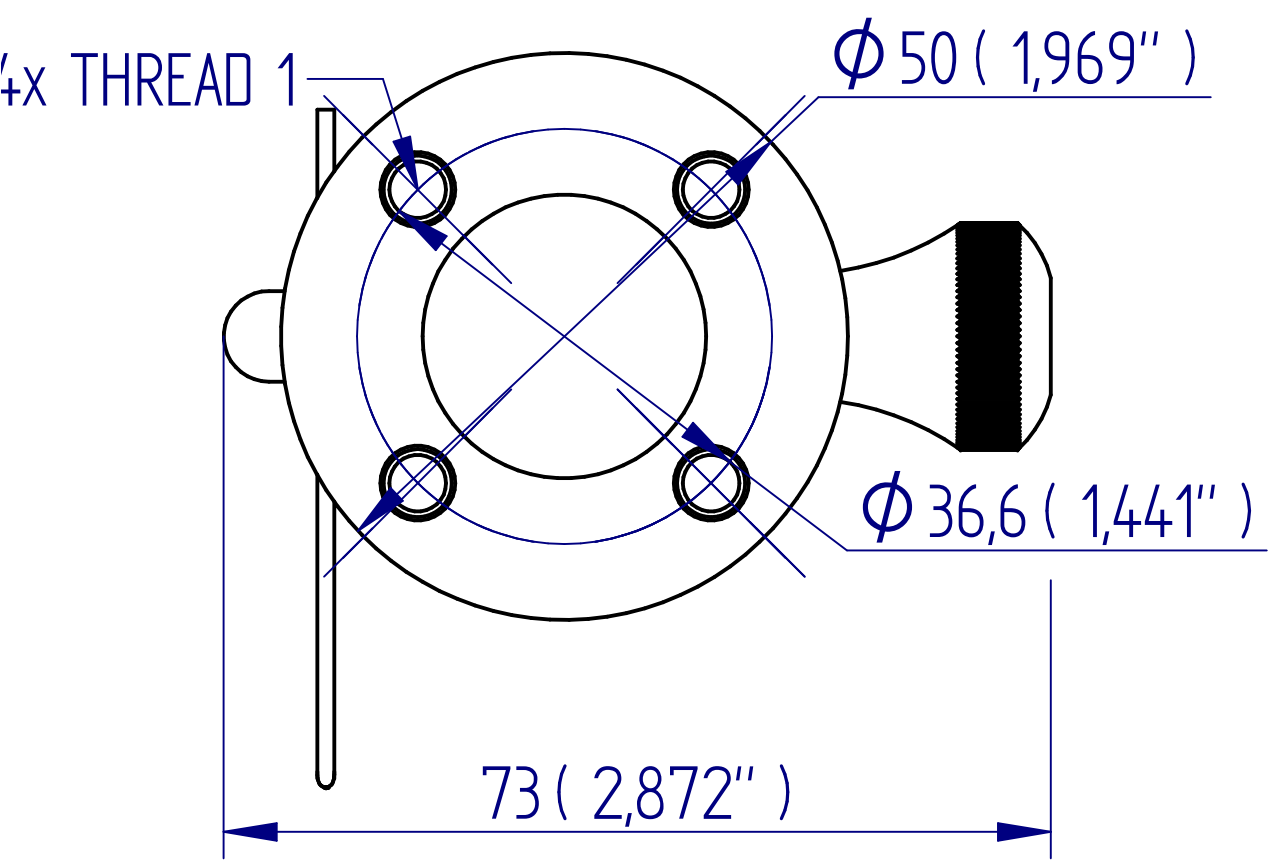

ALL DIMENSIONS ARE IN MILLIMETRES  
FOLLOWED BY INCHES: MM ( IN" )

432-284 QC Type C Adaptor Post

1.5:1 @ A3