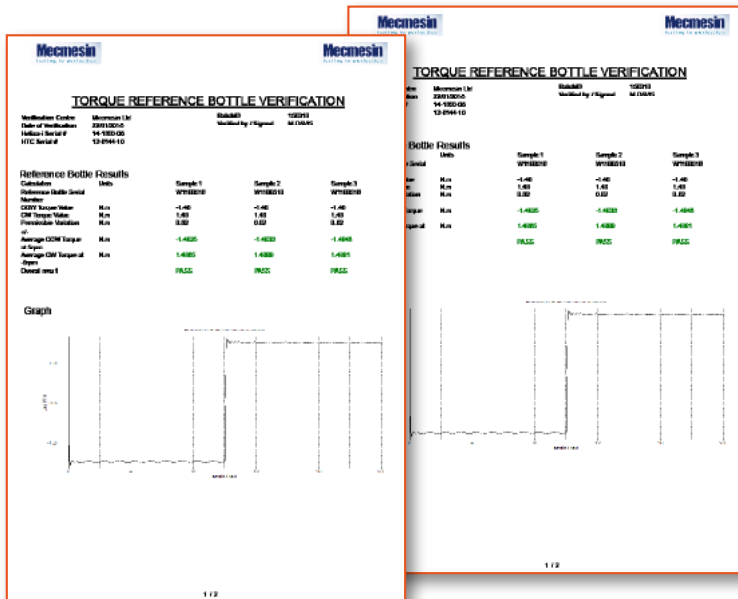

◀ Reference Bottle Verification Reports; metric and imperial units