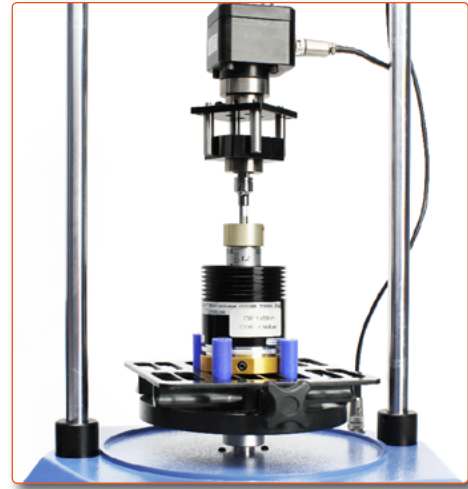

Torque Reference Bottle

432-662-1.5

PDV12106

432-662-1.5 mounted on Vortex

Description

The Torque Reference Bottle (also known as 'Gold Bottle') provides a means of quickly verifying the calibration of motorised torque measuring systems Helixa and Vortex. Its magnetic clutch repeatedly slips at a factory-set, specified torque value. The Torque Reference Bottle is available in three nominal torque values—the part number-suffix indicates the value in N.m.

Specification

Part No.	Available torque range		Overall length	Diameter
	N.m	lbf.in		
432-662-0.5	0.5	4.4	163 mm (6.4")	93 mm (3.6")
432-662-1.0	1.0	8.9		
432-662-1.5	1.5	13.3		
PDV12106	Drive adapter for Torque Reference Bottle			

The above settings are indicative only, values may vary slightly on the bottle provided.

Note: Reference Bottles with lower and higher torque values are also available – price on request.

Application

To use the Torque Reference Bottle, a separate drive adapter (part no PDV12106) can be ordered. This fits loosely between the pegs of an Upper Fixing Table and, when driven against the pegs by the motorised stand, it will apply torque to the magnetic clutch of the Reference Bottle causing it to slip at the pre-set value. The torque value displayed by the Vortex/Helixa sensor can then be compared to the calibrated pre-set value of the Reference Bottle.

The body of the Torque Reference Bottle can be held within the 4 pegs of a Lower Fixing Table.

Two verification certificates are provided as standard by Mecmesin for each Reference Bottle; one in N.m, the other in lbf.in units.