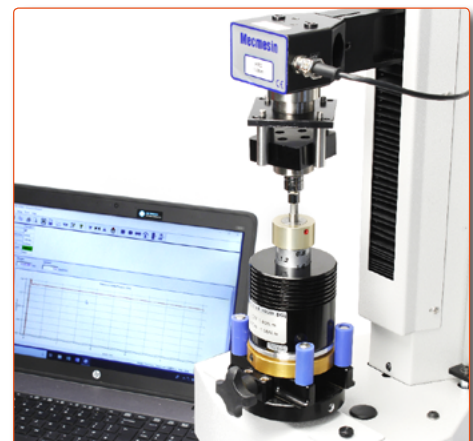

Torque Reference Bottle

432-662-1.5

PDV12106

432-662-1.5 mounted on Vortex

Description

The Torque Reference Bottle (also known as 'Gold Bottle') provides a means of quickly verifying the calibration of motorised torque measuring systems Helixa and Vortex. Its magnetic clutch repeatedly slips at a factory-set, specified torque value. The Torque Reference Bottle is available in three nominal torque values—the part number-suffix indicates the value in N.m.

The above settings are indicative only, values may vary slightly on the bottle provided.

Note: Reference Bottles with lower and higher torque values are also available – price on request.

Application

To use the Torque Reference Bottle, a separate drive adapter (part no PDV12106) can be ordered. This fits loosely between the pegs of an Upper Fixing Table and, when driven against the pegs by the motorised stand, it will apply torque to the magnetic clutch of the Reference Bottle causing it to slip at the pre-set value. The torque value displayed by the Vortex/Helixa sensor can then be compared to the calibrated pre-set value of the Reference Bottle.

The body of the Torque Reference Bottle can be held within the 4 pegs of a Lower Fixing Table.

Two verification certificates are provided as standard by Mecmesin for each Reference Bottle; one in N.m, the other in lbf.in units.