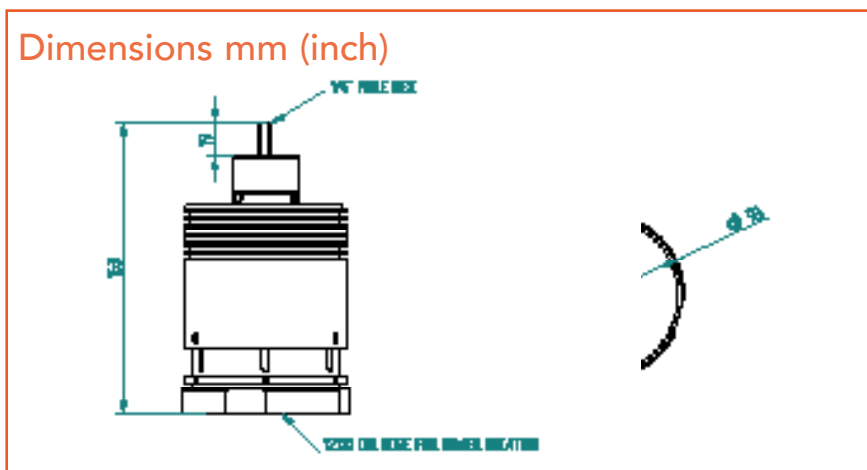

FS 58553

Mecmesin reserves the right to alter equipment specifications without prior notice. E&OE

Head Office
Mecmesin Limited

France
Mecmesin France

Germany
Mecmesin GmbH

w: www.mecmesin.com
e: sales@mecmesin.com

w: www.mecmesin.com/fr
e: contact@mecmesin.fr

w: www.mecmesin.com/de
e: info@mecmesin.de

North America
Mecmesin Corporation

Asia
Mecmesin Asia Co., Ltd

China
Mecmesin (Shanghai) Pte Ltd

w: www.mecmesin.com
e: info@mecmesincorp.com

w: www.mecmesin.com/th
e: sales@mecmesinasia.com

w: www.mecmesin.com/zh
e: sales@mecmesin.cn