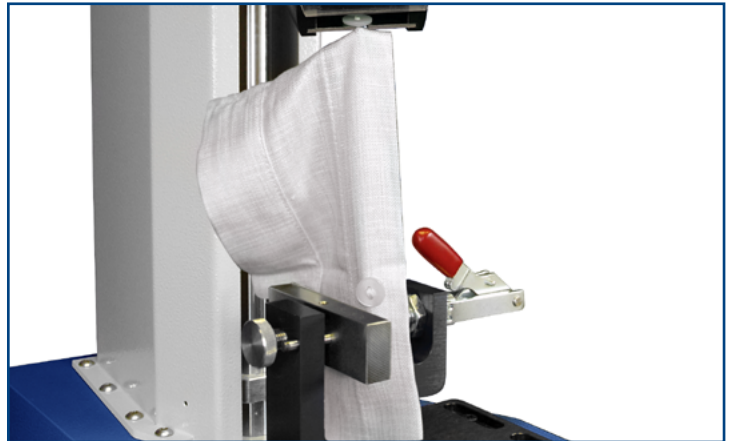

## 25 mm/50 mm 'Grab Test' Textile Fixture

### Description

The 25 mm/50 mm 'grab test' textile fixture has two different-sized jaws to comply with standard methods for textile strength and elongation.

### Specifications

Part No.	Load Capacity	Thread 1	Jaw Opening	Jaw Width	Height	Weight
432-323	500 N / 50 kgf / 110 lbf	10/32 UNF	6.5 mm (0.26")	25 mm (0.98")	74 mm (2.91")	400 g (0.88 lb)