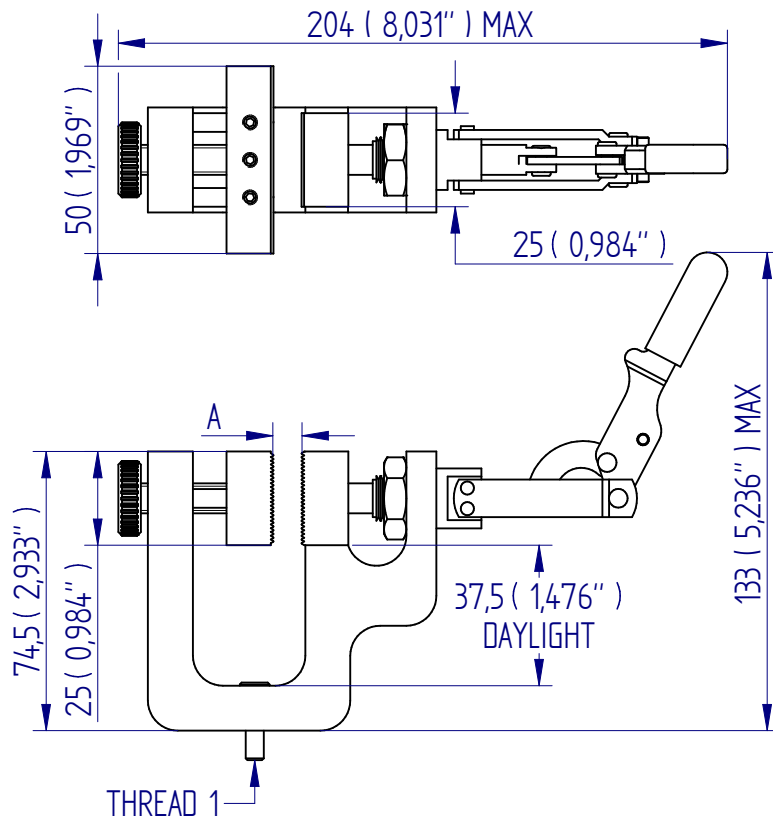

## 25 mm/50 mm 'Grab Test' Textile Fixture

### Description

The 25 mm/50 mm 'grab test' textile fixture has two different-sized jaws to comply with standard methods for textile strength and elongation.

### Specifications

Part No.	Load Capacity	Thread 1	Jaw Opening	Jaw Width	Height	Weight
432-323	500 N / 50 kgf / 110 lbf	10/32 UNF	6.5 mm (0.26")	25 mm (0.98")	74 mm (2.91")	400 g (0.88 lb)

## Dimensions mm (inch)

Mecmesin reserves the right to alter equipment specifications without prior notice.  
E&OE

**Head Office**  
Mecmesin Limited

w: [www.mecmesin.com](http://www.mecmesin.com)  
e: [sales@mecmesin.com](mailto:sales@mecmesin.com)