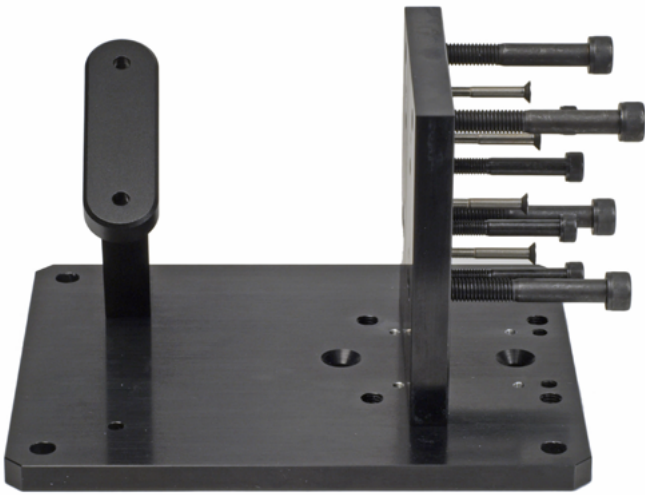

Static Torque Sensor Bench Mounting Stands

432-401:
Bench Mounting Stand for 'mid & hi-torque' ST Torque sensors

432-402:
Bench Mounting Stand for 'TS' Torque Screwdrivers

Description

Bench Mounting Stands are equipped with fixing holes to enable secure and stable support for Mecmesin Static Torque Sensors when in use on a table or work-bench.

Two versions are available; Bench Mounting Stand for 'mid & hi-torque' ST Torque sensors and Bench-Mounting Stand for 'TS' Torque Screwdrivers.

The sensors are positioned inside the Mounting Stands and secured by the appropriate fixing screws. This allows the operator to attach the test specimen to the sensor and then apply torque directly to the specimen by hand as required.

Two sizes of 3-jaw chuck are available for use with Mecmesin 'TS' Torque screwdrivers; $\frac{1}{2}$ " opening and $\frac{3}{8}$ " opening each being connected to the 'TS' screwdriver via a square drive spindle. The $\frac{3}{8}$ " chuck is supplied as standard with every new 'TS' Torque Screwdriver, whereas the $\frac{1}{2}$ " chuck can be purchased as optional accessory.

432-401 shown with AFTI mounted and sensor in vertical and horizontal orientation

Specifications

| Part No. | Type | Depth (A) | Width (B) |
|----------|-----------------------------|---------------|----------------|
| 432-401 | Mid & hi-torque 'ST' Torque | 155 mm (1/2") | 190 mm (6.10") |
| 432-402 | 'TS' Torque Screwdrivers | 76 mm (3/8") | 170 mm (6.10") |