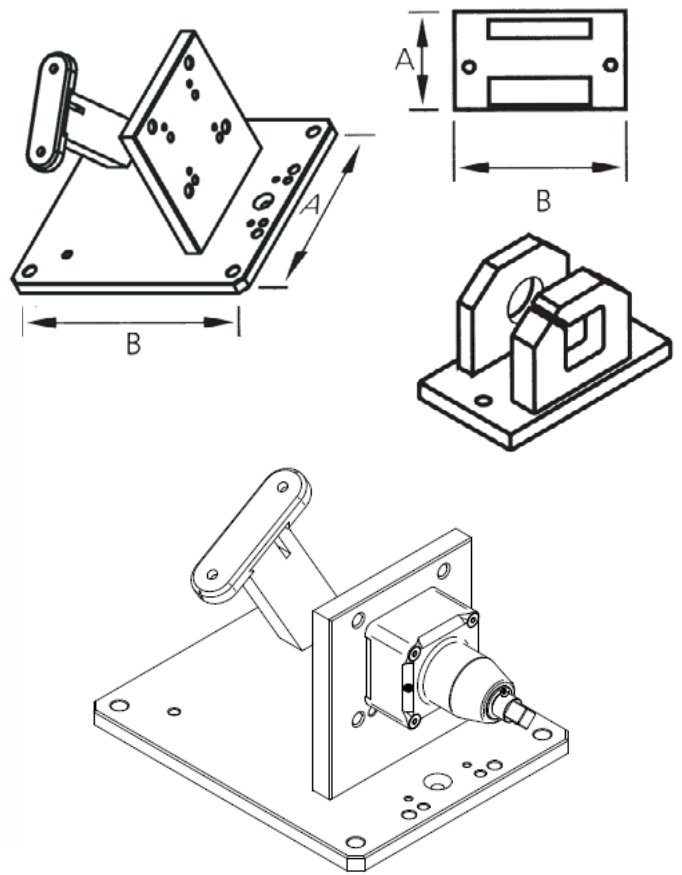

432-401 Shown with sensor mounted