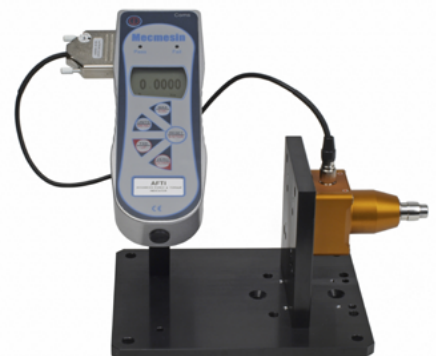

Static Torque Sensor Bench Mounting Stands

432-401:
Bench Mounting Stand for 'mid & hi-torque' ST Torque sensors

432-402:
Bench Mounting Stand for 'TS' Torque Screwdrivers

Description

Bench Mounting Stands are equipped with fixing holes to enable secure and stable support for Mecmesin Static Torque Sensors when in use on a table or work-bench.

Two versions are available; Bench Mounting Stand for 'mid & hi-torque' ST Torque sensors and Bench-Mounting Stand for 'TS' Torque Screwdrivers.

The sensors are positioned inside the Mounting Stands and secured by the appropriate fixing screws. This allows the operator to attach the test specimen to the sensor and then apply torque directly to the specimen by hand as required.

Two sizes of 3-jaw chuck are available for use with Mecmesin 'TS' Torque screwdrivers; $\frac{1}{2}$ " opening and $\frac{3}{8}$ " opening each being connected to the 'TS' screwdriver via a square drive spindle. The $\frac{3}{8}$ " chuck is supplied as standard with every new 'TS' Torque Screwdriver, whereas the $\frac{1}{2}$ " chuck can be purchased as optional accessory.

432-401 shown with AFTI mounted and sensor in vertical and horizontal orientation

Specifications

| Part No. | Type | Depth (A) | Width (B) |
|----------|-----------------------------|---------------|----------------|
| 432-401 | Mid & hi-torque 'ST' Torque | 155 mm (1/2") | 190 mm (6.10") |
| 432-402 | 'TS' Torque Screwdrivers | 76 mm (3/8") | 170 mm (6.10") |